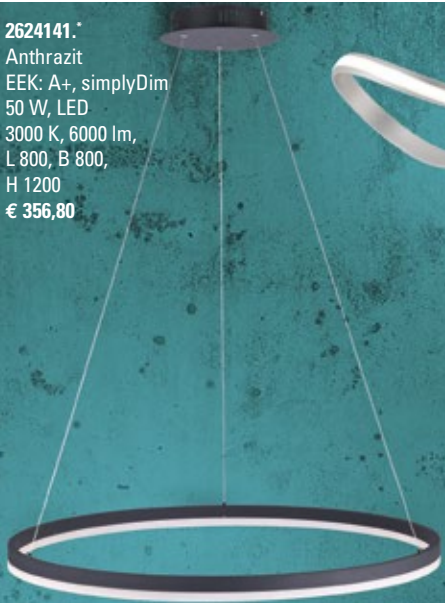

2624141.*
Anthrazit
EEK: A+, simplyDim
50 W, LED
3000 K, 6000 lm,
L 800, B 800,
H 1200
€ 356,80