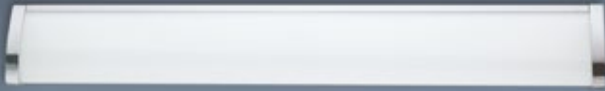

Metallguss Chrom, Kunststoff Weiß, IP 44